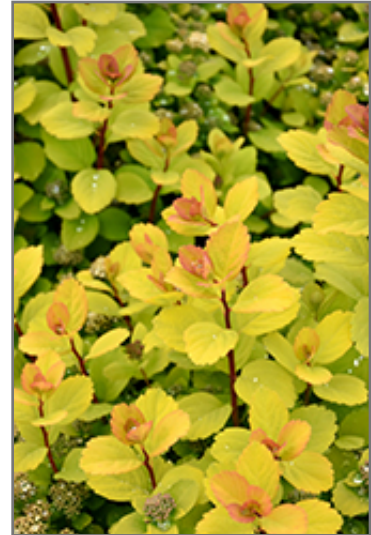

*Glow Girl Birch Leaf Spirea foliage
Photo courtesy of NetPS Plant Finder*

ARDMORE
25 N ROCKFORD RD
580-223-1846

GOLDSBY
169 N MAIN AVE
405-288-2368

NORMAN
17550 S SOONER RD
405-447-3100

OKC
2121 SW 119TH ST
405-691-9100