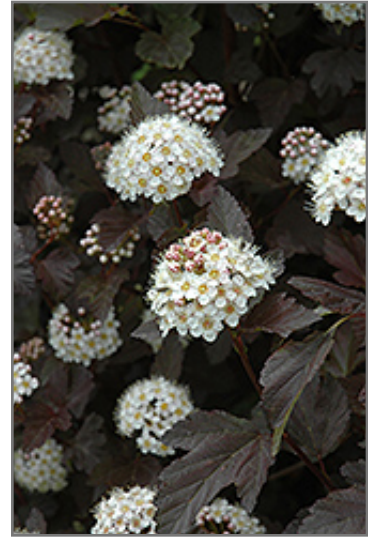

Diablo® Ninebark
Physocarpus opulifolius 'Monlo'

Height: 8 feet

Spread: 8 feet

Sunlight: ☐ ☒

Hardiness Zone: 2

Other Names: Eastern Ninebark

Description:

A large spreading shrub with intensely purple leaves all season long, small white flowers followed by pretty reddish fruit which show well against the foliage, and interesting peeling papery bark; extremely tough and durable, makes a superb color accent

Ornamental Features

Diablo Ninebark features showy clusters of white flowers at the ends of the branches from late spring to early summer, which emerge from distinctive pink flower buds. It has attractive deep purple deciduous foliage which emerges burgundy in spring. The serrated lobed leaves are highly ornamental and turn an outstanding red in the fall. It features abundant showy red capsules from early to mid fall. The peeling tan bark adds an interesting dimension to the landscape.

Landscape Attributes

Diablo Ninebark is a multi-stemmed deciduous shrub with an upright spreading habit of growth. Its relatively coarse texture can be used to stand it apart from other landscape plants with finer foliage.

This shrub will require occasional maintenance and upkeep, and can be pruned at anytime. It has no significant negative characteristics.

Diablo Ninebark is recommended for the following landscape applications;

Diablo Ninebark flowers
Photo courtesy of NetPS Plant Finder